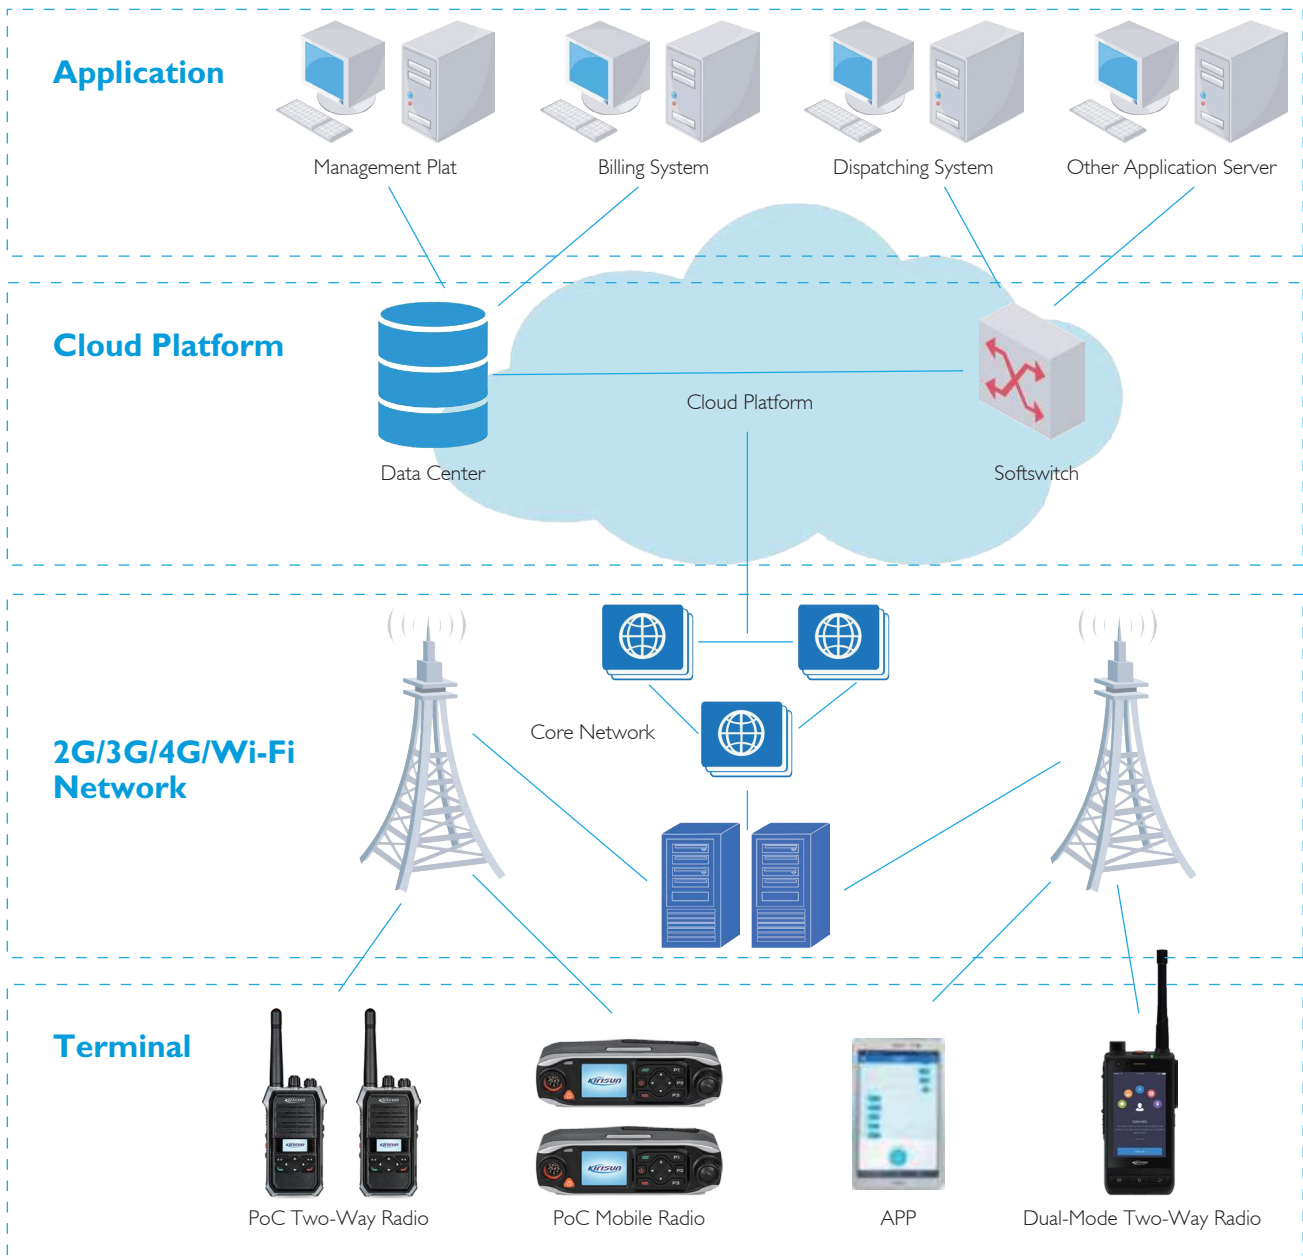

Kirisun uniPTT PoC Solution

Achieve PTT and dispatch services through one-stop PoC solution including PoC two-way radios, apps, PoC dispatcher and PoC management platform.

Functions

Voice Dispatch:

Individual call, group call, all call, emergency call, call priority and voice recording.

Group-based Functions:

Temporary group, quick group, group monitoring and group switching.

Map-based Dispatch:

Positioning monitoring, track playback, geo-fencing, area selection and alarm indication.

Patrol:

Statistics report, patrol checkpoint (Bluetooth/GPS/NFC), patrol route and patrol plan.

Security:

Stun, Kill, Revive, Lone Worker, emergency alarm, log, authentication and encryption.

Others:

Short message and record, network connection state, terminal monitoring, remaining battery capacity, RSSI and network type.